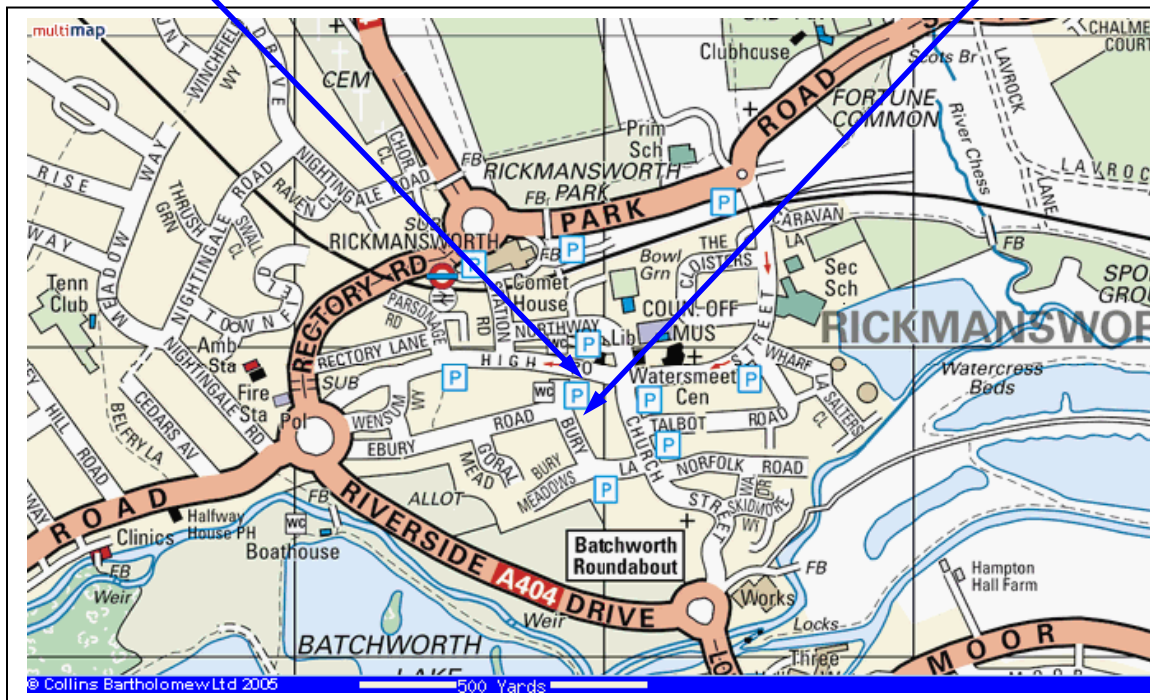

Ashley Communications

Ashley Communications
127 High St
Rickmansworth
Hertfordshire
WD3 1AN
Tel: 01923 779547
Fax: 01923 779557

Front entrance

Back entrance (parking)

By Rail

To reach our offices take an Amersham train on the [Metropolitan line \(from Baker Street\)](#) to Rickmansworth Station. Exit the station and turn right, following the pavement downhill. Take the first right onto Station Road and continue to the end of the road until you reach the High Street. At the High Street turn left and cross the road onto the right-hand side pavement. Continue walking until you reach number 127, opposite W H Smith.

By Car

The new offices are practically situated very near to Junction 18 of the M25 (sign posted A404). Leave the motorway at Junction 18 and follow signs to Rickmansworth (Turn left if driving anticlockwise and right if clockwise). Follow Chorleywood Road and at Station Roundabout (first roundabout) take the 1st exit onto Park Road, which goes down a hill. At the next roundabout turn right into the High Street signposted Town Centre. When you reach the traffic lights turn left onto Church Street and then take your first right onto Bury Lane. Follow this one-way street and take a right after passing Ebury Road, leaving you at the back entrance to our offices, where parking is available.